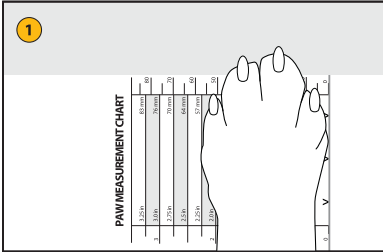

## Paw Measurement Chart for Ruffwear Dog Boots

Place dog's paw on the Paw Measurement Chart below, making sure that the edge of the paw is even with the bottom of the chart.

Gently lift the opposite paw so that the paw being measured lays flat on the Paw Measurement Chart.

### SIZE CHART

*1.5 in	*1.75 in	2.0 in	2.25 in	2.5 in	2.75 in	3.00 in	3.25 in
38 mm	44 mm	51 mm	57 mm	64 mm	70 mm	76 mm	83 mm

\* PLEASE NOTE: 1.5 in and 1.75 in sizes are only available in Summit Trex.

## PAW MEASUREMENT CHART

**! IMPORTANT !** Please check print out with a ruler to ensure that scale is correct. For best results, set scale to 100% when printing.

**PLACE EDGE OF PAW ALONG THIS LINE**