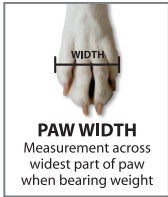

## Paw Measurement Chart for Ruffwear Dog Boots

Place dog's paw on the Paw Measurement Chart below, making sure that the edge of the paw is even with the bottom of the chart.

Gently lift the opposite paw so that the paw being measured lays flat on the Paw Measurement Chart.

### SIZE CHART

*1.5 in	*1.75 in	2.0 in	2.25 in	2.5 in	2.75 in	3.00 in	3.25 in
38 mm	44 mm	51 mm	57 mm	64 mm	70 mm	76 mm	83 mm

\* PLEASE NOTE: 1.5 in and 1.75 in sizes are only available in Summit Trex.

## PAW MEASUREMENT CHART

**! IMPORTANT !** Please check print out with a ruler to ensure that scale is correct. For best results, set scale to 100% when printing.

**PLACE EDGE OF PAW ALONG THIS LINE**