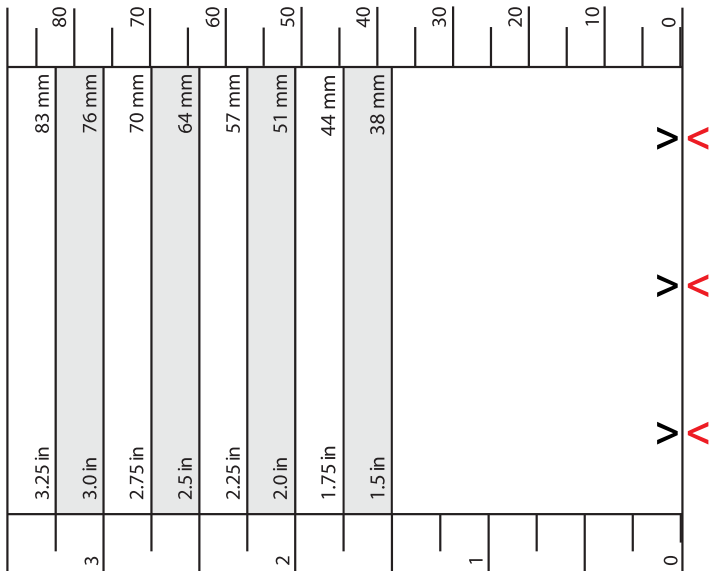

## Paw Measurement Chart for Ruffwear Dog Boots

Place dog's paw on the Paw Measurement Chart below, making sure that the edge of the paw is even with the bottom of the chart.

Gently lift the opposite paw so that the paw being measured lays flat on the Paw Measurement Chart.

### SIZE CHART

*1.5 in	*1.75 in	2.0 in	2.25 in	2.5 in	2.75 in	3.00 in	3.25 in
38 mm	44 mm	51 mm	57 mm	64 mm	70 mm	76 mm	83 mm

\* PLEASE NOTE: 1.5 in and 1.75 in sizes are only available in Summit Trex.

## PAW MEASUREMENT CHART

**! IMPORTANT !** Please check print out with a ruler to ensure that scale is correct. For best results, set scale to 100% when printing.

**PLACE EDGE OF PAW ALONG THIS LINE**